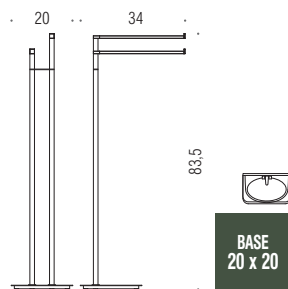

B5018
Piantana con porta rotolo e porta scopino
Standing column with paper holder and brush holder

B5038
Piantana con due porta salvietta
Standing column with two towel holders

B5006
Porta scopino d'appoggio
Standing brush holder