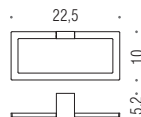

B5001
Porta sapone
Soap dish holder

B5002
Porta bicchiere
Glass holder

B9343
Spandisapone (L 0,15)
Soap dispenser

CD127
Appenditutto
Hook

CD137
Appenditutto
Hook

B5031
Porta salvietta ad anello
Ring towel holder