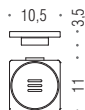

Finitura garantita 30 anni
Finishing 30 years warranted

30

Finitura garantita 10 anni
Finishing 10 years warranted

10

Accessori con fissaggio vite e tassello
Accessories with screw and plug fixing

Accessori d'appoggio
Free-standing accessories