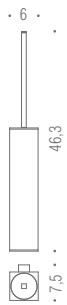

B5009
Porta salvietta
Towel holder

B5010
Porta salvietta
Towel holder

B5011
Porta salvietta
Towel holder

B5008D
Porta rotolo
Paper holder

B5008S
Porta rotolo
Paper holder

B5007
Porta scopino
Hanging brush holder

B5006
Porta scopino d'appoggio
Standing brush holder

B5038
Piantana con due porta salvietta
Standing column with two towel holders

B5018
Piantana con porta rotolo e porta scopino
Standing column with paper holder
and brush holder