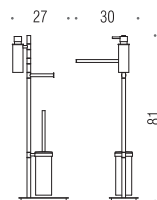

Oromat
Matt Gold

Grafite Mat
Matt Graphite

BASE
24,0 x 14,0

B9915
Piantana
con 3 porta salvietta
Floor standing column
with 3 towel holders

BASE
24,0 x 14,0

B9903
Piantana con porta salvietta,
porta sapone, porta rotolo
e porta scopino sospeso in vetro acidato
Floor standing column with towel holder,
soap holder, paper holder and suspended
acid glass brush holder

BASE
24,0 x 14,0

B9918
Piantana con spandisapone (L 0,15),
porta salvietta, porta rotolo e porta scopino
sospeso in vetro acidato
Floor standing column with soap dispenser,
towel holder, paper holder and suspended
acid glass brush holder