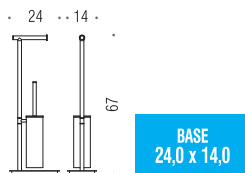

B9902

B9907

SQUARE

Design:  TEAM 3

B9904

Piantana con porta rotolo e porta scopino sospeso in vetro acidato

Floor standing column with paper holder and suspended acid glass brush holder

B9907