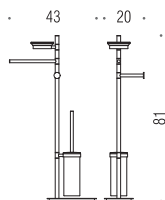

Oromat
Matt Gold

Grafite Mat
Matt Graphite

BASE
24,0 x 14,0

B9915
Piantana
con 3 porta salvietta
Floor standing column
with 3 towel holders

BASE
24,0 x 14,0

B9903
Piantana con porta salvietta,
porta sapone, porta rotolo
e porta scopino sospeso in vetro acidato
Floor standing column with towel holder,
soap holder, paper holder and suspended
acid glass brush holder

BASE
24,0 x 14,0

B9918
Piantana con spandisapone (L 0,15),
porta salvietta, porta rotolo e porta scopino
sospeso in vetro acidato
Floor standing column with soap dispenser,
towel holder, paper holder and suspended
acid glass brush holder