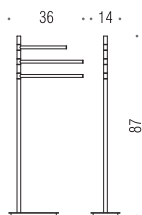

Oromat
Matt Gold

Grafite Mat
Matt Graphite

BASE
24,0 x 14,0

B9915
Piantana
con 3 porta salvietta
Floor standing column
with 3 towel holders

BASE
24,0 x 14,0

B9903
Piantana con porta salvietta,
porta sapone, porta rotolo
e porta scopino sospeso in vetro acidato
Floor standing column with towel holder,
soap holder, paper holder and suspended
acid glass brush holder