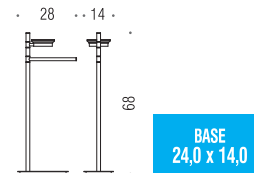

Piantana con porta rotolo e porta scopino sospeso in ottone

Floor standing column with paper holder and suspended brass brush holder

B9901

Piantana con 2 porta salvietta

Floor standing column with 2 towel holders