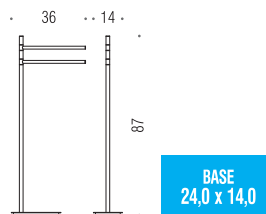

B9901

Piantana con 2 porta salvietta

Floor standing column with 2 towel holders