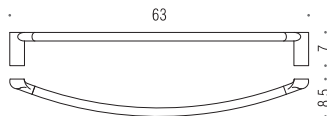

# LUNA

Design: Carlo Bartoli

**B0101**  
Porta sapone  
Soap dish holder

**B0102**  
Porta bicchiere  
Glass holder

**B9309**  
Spandisapone (L 0,32)  
Soap dispenser

**B0131**  
Porta salvietta  
Towel holder

**B0109**  
Porta salvietta  
Towel holder

**B0110**  
Porta salvietta  
Towel holder

**B0111**  
Porta salvietta ad anello  
Ring towel holder

**B0112**  
Porta salvietta doppio a snodo  
Double bar towel holder