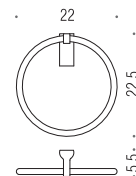

# LUNA

Design: Carlo Bartoli

**B0101**  
Porta sapone  
Soap dish holder

**B0102**  
Porta bicchiere  
Glass holder

**B9309**  
Spandisapone (L 0,32)  
Soap dispenser

**B0131**  
Porta salvietta  
Towel holder

**B0109**  
Porta salvietta  
Towel holder

**B0110**  
Porta salvietta  
Towel holder

**B0111**  
Porta salvietta ad anello  
Ring towel holder

**B0112**  
Porta salvietta doppio a snodo  
Double bar towel holder