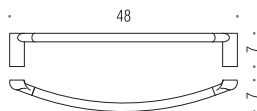

# LUNA

Design: Carlo Bartoli

**B0101**  
Porta sapone  
Soap dish holder

**B0102**  
Porta bicchiere  
Glass holder

**B9309**  
Spandisapone (L 0,32)  
Soap dispenser

**B0131**  
Porta salvietta  
Towel holder

**B0109**  
Porta salvietta  
Towel holder

**B0110**  
Porta salvietta  
Towel holder

**B0111**  
Porta salvietta ad anello  
Ring towel holder

**B0112**  
Porta salvietta doppio a snodo  
Double bar towel holder