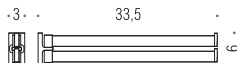

B1611
Porta salvietta
Towel holder

Materiale
Material

Ottone / Cromall®
Brass / Cromall®

Accessori con fissaggio vite e tassello
Accessories with screw and plug fixing

Finiture
Finishes

Complemento
Complement