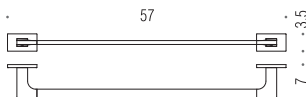

B1674
Spandisapone (L 0,31) e porta salvietta per bidet
Soap dispenser and towel holder for bidet

B1616
Mensola
Shelf

B16PZ
Reggimensola
Shelf holder

B1609
Porta salvietta
Towel holder

B1610
Porta salvietta
Towel holder