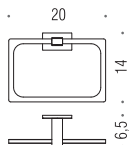

Materiale
Material

Ottone / Cromall®
Brass / Cromall®

Accessori con fissaggio vite e tassello
Accessories with screw and plug fixing

Finiture
Finishes

Complemento
Complement

LC37
Appenditutto
Hook