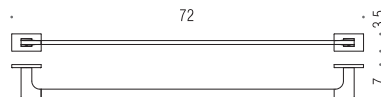

B1674
Spandisapone (L 0,31) e porta salvietta per bidet
Soap dispenser and towel holder for bidet

B1616
Mensola
Shelf

B16PZ
Reggimensola
Shelf holder

B1609
Porta salvietta
Towel holder

B1610
Porta salvietta
Towel holder