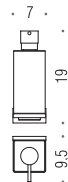

B1616

B1601 - B1602 - B9316

B1643 - B9320 - B1642

B1640 - B9317 - B1641

B1674

B1612

B1631

B1608 B1691

B1607 - B1606

B1607 - B1606

B1687

LOOK

Design: Luca Colombo

B1601
Porta sapone
Soap dish holder

B1602
Porta bicchiere
Glass holder

B9316
Spandisapone (L 0,31)
Soap dispenser

B1674
Spandisapone (L 0,31) e porta salvietta per bidet
Soap dispenser and towel holder for bidet

B1616
Mensola
Shelf

B16PZ
Reggimensola
Shelf holder

B1609
Porta salvietta
Towel holder

B1610
Porta salvietta
Towel holder