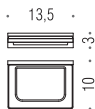

B1607 - B1606

B1607 - B1606

B1687

LOOK

Design: Luca Colombo

B1601
Porta sapone
Soap dish holder

B1602
Porta bicchiere
Glass holder

B9316
Spandisapone (L 0,31)
Soap dispenser