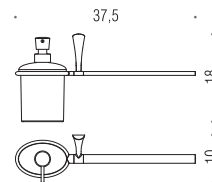

B2887

B2888

LAND

Design:  TEAM 3

B2801
Porta sapone inamovibile
Irremovable soap dish holder

B2802
Porta bicchiere
Glass holder

B9318
Spandisapone (L 0,23)
Soap dispenser

B28PZ
Reggimensola regolabile 6-8 mm
Adjustable shelf holder (6-8 mm)

B2874D
Spandisapone (L 0,23) e porta
salvietta per bidet destro
Right soap dispenser and towel
holder for bidet

B2816
Mensola
Shelf

CD67
Appenditutto
Hook

CD77
Appenditutto
Hook

B2831
Porta salvietta ad anello
Ring towel holder