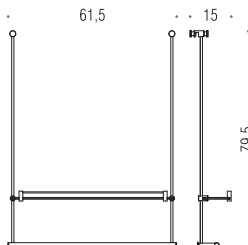

Larghezza profilo doccia da 5mm a 45mm
Thickness profile shower box from 5mm to 25mm

B9638
Porta tergovetro “AQUACLEAN”
da appendere
Hanger for “AQUACLEAN” glass wiper

Larghezza profilo doccia max 32mm
Thickness profile shower box max 32mm

Larghezza profilo doccia da 5mm a 45mm
Thickness profile shower box from 5mm to 25mm

Materiale
Material

Ottone / Cromall®
Brass / Cromall®

Finiture
Finishes

Cromo
Chrome

Nero Opaco RAL 9005
Matt Black

Nero
Black

Universal rack for shower-box with two towel holders

Spessore profilo doccia da 6mm a 10mm
Thickness profile shower box from 6mm to 10mm

B9659

“Cavalletto” porta oggetti universale per box doccia con mensola e porta salvietta

Universal rack for shower-box with shelf and towel holder

Spessore profilo doccia da 6mm a 10mm
Thickness profile shower box from 6mm to 10mm

B9637

Sedile doccia ribaltabile in poliuretano integrale, completo di staffa a muro in alluminio
Shower seat in polyurethane, complete with wall aluminum bracket