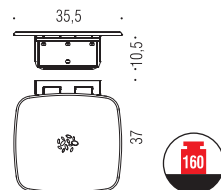

B9645

Sedile doccia ribaltabile con finitura fotoincisa antiscivolo, completo di staffa a muro
Tilt-up shower seat with antislip finish, complete with wall bracket