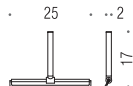

B9636

Tergivetro “AQUACLEAN”
“AQUACLEAN”
Glass wiper