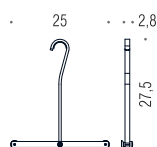

B9635
“Cavalletto” porta oggetti
universale per box doccia
Universal rack for shower-box

Larghezza profilo doccia max 25mm
Thickness profile shower box max 25mm

B9710
Porta oggetti universale
GIPSY per box doccia
GIPSY universal shelf for shower-box

Larghezza profilo doccia da 5mm a 45mm
Thickness profile shower box from 5mm to 25mm

B9638
Porta tergovetro “AQUACLEAN”
da appendere
Hanger for “AQUACLEAN” glass wiper

Larghezza profilo doccia max 32mm
Thickness profile shower box max 32mm

B9639
Porta tergovetro “AQUACLEAN” a muro
Wall mounted hook for “AQUACLEAN”
glass wiper

Larghezza profilo doccia max 25mm
Thickness profile shower box max 25mm

B9650
Kit di fissaggio per asta doccia
Fixing kit for shower bar

Larghezza profilo doccia da 5mm a 45mm
Thickness profile shower box from 5mm to 25mm

Materiale
Material

Ottone / Cromall®
Brass / Cromall®

Finiture
Finishes

Cromo
Chrome

Nero Opaco RAL 9005
Matt Black

Nero
Black