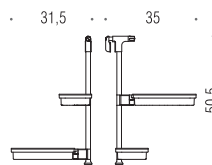

B9639 + B9643

B9637

CAVALLETTI E SEDILI

UNIVERSAL RACKS AND SEATS

B9634
“Cavalletto” porta oggetti
universale per box doccia
Universal rack for shower-box

Larghezza profilo doccia max 25mm
Thickness profile shower box max 25mm

B9635
“Cavalletto” porta oggetti
universale per box doccia
Universal rack for shower-box

Larghezza profilo doccia max 25mm
Thickness profile shower box max 25mm

B9710
Porta oggetti universale
GIPSY per box doccia
GIPSY universal shelf for shower-box

Larghezza profilo doccia da 5mm a 45mm
Thickness profile shower box from 5mm to 25mm

B9638
Porta tergovetro “AQUACLEAN”
da appendere
Hanger for “AQUACLEAN” glass wiper

Larghezza profilo doccia max 32mm
Thickness profile shower box max 32mm

Universal rack for shower-box with shelf and towel holder

Spessore profilo doccia da 6mm a 10mm
Thickness profile shower box from 6mm to 10mm

B9637

Sedile doccia ribaltabile in poliuretano integrale, completo di staffa a muro in alluminio
Shower seat in polyurethane, complete with wall aluminum bracket