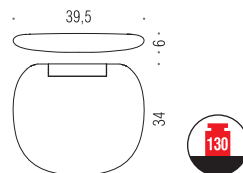

Larghezza profilo doccia da 5mm a 45mm
Thickness profile shower box from 5mm to 25mm

B9638
Porta tergovetro “AQUACLEAN”
da appendere
Hanger for “AQUACLEAN” glass wiper

Larghezza profilo doccia max 32mm
Thickness profile shower box max 32mm

Larghezza profilo doccia da 5mm a 45mm
Thickness profile shower box from 5mm to 25mm

Materiale
Material

Ottone / Cromall®
Brass / Cromall®

Finiture
Finishes

Cromo
Chrome

Nero Opaco RAL 9005
Matt Black

Nero
Black

Universal rack for shower-box with two towel holders

Spessore profilo doccia da 6mm a 10mm
Thickness profile shower box from 6mm to 10mm

B9659

“Cavalletto” porta oggetti universale per box doccia con mensola e porta salvietta

Universal rack for shower-box with shelf and towel holder

Spessore profilo doccia da 6mm a 10mm
Thickness profile shower box from 6mm to 10mm

B9637

Sedile doccia ribaltabile in poliuretano integrale, completo di staffa a muro in alluminio
Shower seat in polyurethane, complete with wall aluminum bracket