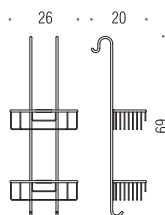

B9639 + B9643

B9637

CAVALLETTI E SEDILI

UNIVERSAL RACKS AND SEATS

B9634
“Cavalletto” porta oggetti
universale per box doccia
Universal rack for shower-box

Larghezza profilo doccia max 25mm
Thickness profile shower box max 25mm

B9635
“Cavalletto” porta oggetti
universale per box doccia
Universal rack for shower-box

Larghezza profilo doccia max 25mm
Thickness profile shower box max 25mm

B9710
Porta oggetti universale
GIPSY per box doccia
GIPSY universal shelf for shower-box

Larghezza profilo doccia da 5mm a 45mm
Thickness profile shower box from 5mm to 25mm

B9638
Porta tergovetro “AQUACLEAN”
da appendere
Hanger for “AQUACLEAN” glass wiper

Larghezza profilo doccia max 32mm
Thickness profile shower box max 32mm

Universal rack for shower-box with shelf and towel holder

Spessore profilo doccia da 6mm a 10mm
Thickness profile shower box from 6mm to 10mm

B9637

Sedile doccia ribaltabile in poliuretano integrale, completo di staffa a muro in alluminio
Shower seat in polyurethane, complete with wall aluminum bracket