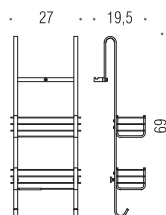

B9639 + B9643

B9637

CAVALLETTI E SEDILI

UNIVERSAL RACKS AND SEATS

B9634
“Cavalletto” porta oggetti
universale per box doccia
Universal rack for shower-box

Larghezza profilo doccia max 25mm
Thickness profile shower box max 25mm

B9635
“Cavalletto” porta oggetti
universale per box doccia
Universal rack for shower-box

Larghezza profilo doccia max 25mm
Thickness profile shower box max 25mm

B9710
Porta oggetti universale
GIPSY per box doccia
GIPSY universal shelf for shower-box

Larghezza profilo doccia da 5mm a 45mm
Thickness profile shower box from 5mm to 25mm

B9638
Porta tergovetro “AQUACLEAN”
da appendere
Hanger for “AQUACLEAN” glass wiper

Larghezza profilo doccia max 32mm
Thickness profile shower box max 32mm

Universal rack for shower-box with shelf and towel holder

Spessore profilo doccia da 6mm a 10mm
Thickness profile shower box from 6mm to 10mm

B9637

Sedile doccia ribaltabile in poliuretano integrale, completo di staffa a muro in alluminio
Shower seat in polyurethane, complete with wall aluminum bracket