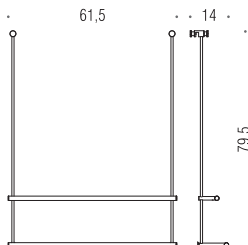

Materiale
Material

Ottone / Cromall®
Brass / Cromall®

Finiture
Finishes

Cromo
Chrome

Nero Opaco RAL 9005
Matt Black

Nero
Black

Bianco
White

Complemento
Complement

Vetro acidato naturale
Natural acid glass

Accessori di aggancio
Hanging accessories

Accessori con fissaggio vite e tassello
Accessories with screw and plug fixing

B9658

“Cavalletto” universale per box doccia con due porta salviette

Universal rack for shower-box with two towel holders

Spessore profilo doccia da 6mm a 10mm
Thickness profile shower box from 6mm to 10mm