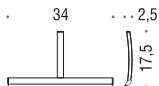

Universal rack for shower-box with two towel holders

Spessore profilo doccia da 6mm a 10mm
Thickness profile shower box from 6mm to 10mm

B9659

“Cavalletto” porta oggetti universale per box doccia con mensola e porta salvietta

Universal rack for shower-box with shelf and towel holder

Spessore profilo doccia da 6mm a 10mm
Thickness profile shower box from 6mm to 10mm

B9637

Sedile doccia ribaltabile in poliuretano integrale, completo di staffa a muro in alluminio
Shower seat in polyurethane, complete with wall aluminum bracket