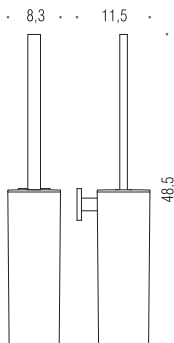

B3707
Porta scopino
Hanging brush holder