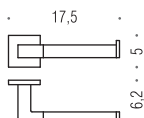

Materiale
Material

Ottone / Cromall®
Brass / Cromall®

Finiture
Finishes

10 Cromo
Chrome

10 Nero Opaco RAL 9005
Matt Black

Complemento
Complement

Vetro acidato naturale
Natural acid glass

ABS

Accessori con fissaggio vite e tassello
Accessories with screw and plug fixing

Accessori d'appoggio
Free-standing accessories

B3708D
Porta rotolo destro
Right paper holder