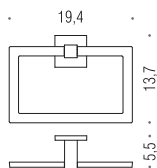

# BASICO

Design: Colombo Design

**B3701**  
Porta sapone  
Soap dish holder

**B3781**  
Porta sapone inamovibile  
Irremovable soap dish holder

**B3702**  
Porta bicchiere  
Glass holder

**B9337**  
Spandisapone (L 0,28)  
Soap dispenser