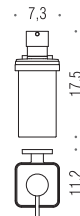

# BASICO

Design: Colombo Design

**B3701**  
Porta sapone  
Soap dish holder

**B3781**  
Porta sapone inamovibile  
Irremovable soap dish holder

**B3702**  
Porta bicchiere  
Glass holder

**B9337**  
Spandisapone (L 0,28)  
Soap dispenser

**B3731**  
Porta salvietta ad anello  
Ring towel holder

**B3712**  
Porta salvietta doppio a snodo  
Double bar towel holder

**LC97**  
Appenditutto  
Hook

**B3709**  
Porta salvietta  
Towel holder

**B3710**  
Porta salvietta  
Towel holder