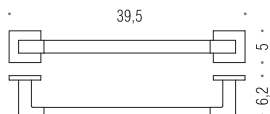

BASICO

Design: Colombo Design