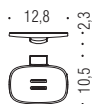

TRENTA

Design: Luca Colombo / Pio e Tito Toso lab

Ottone / Cromall®
Brass / Cromall®

GM
Grafite Mat