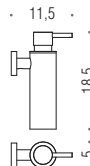

OM
Orimat

HPS/SS
HPS
Stainless-Steel

VT
Vetro
trasparente
Transparent glass

W4901
Porta sapone inamovibile
Irremovable soap dish holder

W4902
Porta bicchiere inamovibile
Irremovable glass holder

W4981
Spandisapone (L.0,15)
Soap dispenser