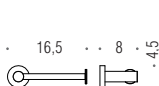

W4975
Spandisapone (L 0,15) e porta salvietta per bidet
Soap dispenser and towel holder for bidet

W4916
Mensola
Shelf

W49PZ
Reggimensola
Shelf holder

W4908S
Porta rotolo
Paper holder

 **Reversible**
Reversible