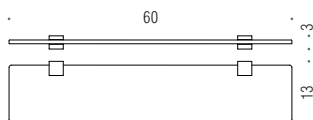

Materiale
Material

Ottone / Cromall®
Brass / Cromall®

Finiture
Finishes

Accessori con fissaggio vite e tassello
Accessories with screw and plug fixing

Complemento
Complement

Vetro acidato naturale
Natural acid glass

ABS

B6216
Mensola
Shelf