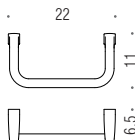

The sign gives character to the form. Simply, to last over time.

*B62PZ*

*B6216*

B6201

B6202

B9321

B6274

LC57

**B9321**  
Spandisapone (L 0,28)  
Soap dispenser

**B6274**  
Spandisapone (L 0,28)  
e porta salvietta per bidet  
Soap dispenser  
and towel holder for bidet

**B6203**  
Porta spugna  
Sponge dish

**B6231**  
Porta salvietta ad anello  
Ring towel holder