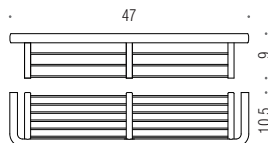

Complemento  
Complement

Vetro acidato naturale  
Natural acid glass

ABS

**B6216**  
Mensola  
Shelf

**B62PZ**  
Reggimensola  
Shelf holder

**LC47**  
Appenditutto  
Hook

**LC57**  
Appenditutto  
Hook

**B6232**  
Porta oggetti da doccia e vasca  
Basket for shower and bath