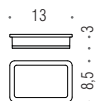

**B6233**  
Porta oggetti da doccia e vasca  
Basket for shower and bath

**B6207**  
Porta scopino  
Brush holder

**B6227**  
Porta scopino in ABS  
ABS hanging brush holder

Design: Luca Colombo

**B6240**  
Porta sapone d'appoggio  
Standing soap dish holder