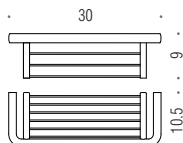

Complemento  
Complement

Vetro acidato naturale  
Natural acid glass

ABS

**B6216**  
Mensola  
Shelf

**B62PZ**  
Reggimensola  
Shelf holder

**LC47**  
Appenditutto  
Hook

**LC57**  
Appenditutto  
Hook

**B6232**  
Porta oggetti da doccia e vasca  
Basket for shower and bath