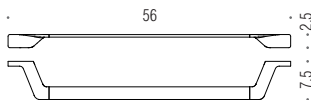

LOOK

Design: Luca Colombo

B1609
Porta salvietta
Towel holder