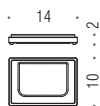

LOOK

Design: Luca Colombo