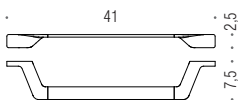

LOOK

Design: Luca Colombo