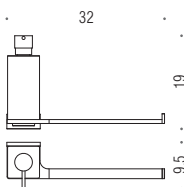

# LOOK

Design: Luca Colombo

**B1601**  
Porta sapone  
Soap dish holder

**B1602**  
Porta bicchiere  
Glass holder

**B9316**  
Spandisapone (L 0,31)  
Soap dispenser

**B1674**  
Spandisapone (L 0,31) e porta salvietta per bidet  
Soap dispenser and towel holder for bidet