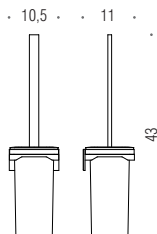

Materiale
Material

Ottone / Cromall®
Brass / Cromall®

Finiture
Finishes

Complemento
Complement

Vetro acidato naturale
Natural acid glass

Accessori con fissaggio ad incollo con biadesivo
Accessories with double-sided adhesive tape fixing

Accessori d'appoggio
Free-standing accessories

La collezione Forever è stata appositamente progettata per un fissaggio a muro e vetro ottenuto con uno speciale nastro biadesivo in schiuma acrilica ad alte prestazioni (3M™ VHB™). Le caratteristiche tecniche di questa serie, unite ad un sistema di montaggio semplice e rapido, consentono un utilizzo dell'accessorio in condizioni difficili senza mai pregiudicare la tenuta e l'estetica. Le strisce biadesive sono già premontate sul pezzo e, per la preparazione della superficie del muro, all'interno della confezione sono presenti un kit di pulizia ed uno stick con il primer/attivatore.

Attenzione: si sconsiglia l'applicazione dei pezzi su superfici particolarmente ruvide o poco compatte, come intonaci, muri grezzi, resine, piastrelle strutturate e mosaici.

Warning: we do not recommend the application of the pieces on particularly rough surfaces such as plaster, raw concrete walls, resins, textured tiles and mosaics.

B2907
Porta scopino
Brush holder