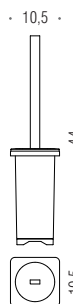

B2906
Porta scopino d'appoggio
Standing brush holder