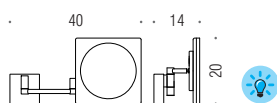

3W	V_{out} 12V DC	230V-50Hz	CE	IP44	□	A