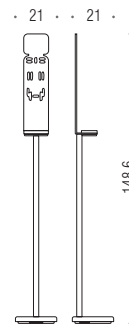

B9967 (FLAT)

B9955 (SIT)

CONTRACT

B9979N
Spandisapone
(L 0,35)
Soap dispenser

B9986N
Spandisapone
(L 0,25)
Soap dispenser

B9989
Spandisapone
da incasso (L 0,35)
Built in soap dispenser

B9987
Distributore elettronico di sapone
e gel igienizzante touchless (L 1,1)
Electronic touchless soap
and hand sanitizer dispenser