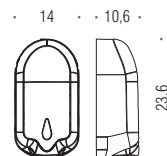

B9967 (FLAT)

B9955 (SIT)

CONTRACT

B9979N
Spandisapone
(L 0,35)
Soap dispenser

B9986N
Spandisapone
(L 0,25)
Soap dispenser

B9989
Spandisapone
da incasso (L 0,35)
Built in soap dispenser

B9987
Distributore elettronico di sapone
e gel igienizzante touchless (L 1,1)
Electronic touchless soap
and hand sanitizer dispenser