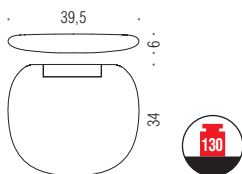

B9637
Sedile doccia ribaltabile in poliuretano integrale, completo di staffa a muro in alluminio
Shower seat in polyurethane, complete with wall aluminum bracket