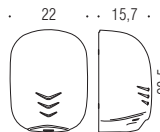

B9984

Asciugamani per elevata affluenza, ad alta velocità di asciugatura (15 sec.) e risparmio energetico (solo 1100 w). Resistenza elettrica on/off. Azione antibatterica integrata e certificata: lampada uv + filtro epa.

Hand dryer for intense use. High drying speed (15 sec.) and energy saving (only 1100 W). On/off electric heater. Integrated and certified antibacterial action: UV lamp + EPA filter.

Polipropilene bianco
White Polypropylene

Acciaio inox verniciato bianco
White Varnished Stainless steel

Acciaio inox satinato
Satin Stainless steel

Acciaio inox goffrato nero
Black Embossed Stainless steel

Acciaio inox lucido
Polished Stainless steel

1100W	220-240V	50-60Hz		IP23