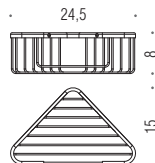

B2733
Angolare semplice
Single corner basket