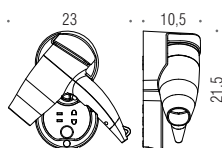

Finiture
Finishes

Accessori con fissaggio vite e tassello
Accessories with screw and plug fixing

Accessori d'appoggio
Free-standing accessories

B9998
Asciugacapelli FIT
1000W
FIT hair dryer, 1000W

1000W 220-240V 50-60Hz