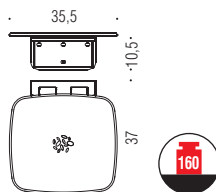

B9645
Sedile doccia ribaltabile con finitura fotoincisa anticivolo, completo di staffa a muro
Tilt-up shower seat with antislip finish, complete with wall bracket