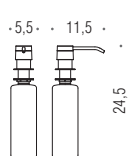

B9967 (FLAT)

B9955 (SIT)

CONTRACT

B9979N
Spandisapone
(L 0,35)
Soap dispenser

B9986N
Spandisapone
(L 0,25)
Soap dispenser

B9989
Spandisapone
da incasso (L 0,35)
Built in soap dispenser

B9987
Distributore elettronico di sapone
e gel igienizzante touchless (L 1,1)
Electronic touchless soap
and hand sanitizer dispenser