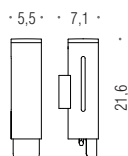

B9967 (FLAT)

B9955 (SIT)

CONTRACT

B9979N
Spandisapone
(L 0,35)
Soap dispenser

B9986N
Spandisapone
(L 0,25)
Soap dispenser

B9989
Spandisapone
da incasso (L 0,35)
Built in soap dispenser

B9987
Distributore elettronico di sapone
e gel igienizzante touchless (L 1,1)
Electronic touchless soap
and hand sanitizer dispenser