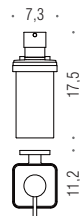

B3791

B3707
B3706

BASICO

Design: Colombo Design

B3701
Porta sapone
Soap dish holder

B3781
Porta sapone inamovibile
Irremovable soap dish holder

B3702
Porta bicchiere
Glass holder

B9337
Spandisapone (L 0,28)
Soap dispenser

B3731
Porta salvietta ad anello
Ring towel holder

B3712
Porta salvietta doppio a snodo
Double bar towel holder

LC97
Appenditutto
Hook

B3709
Porta salvietta
Towel holder

B3710
Porta salvietta
Towel holder

B3711
Porta salvietta
Towel holder