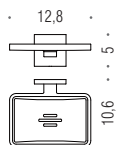

B3791

B3707
B3706

BASICO

Design: Colombo Design

B3701
Porta sapone
Soap dish holder

B3781
Porta sapone inamovibile
Irremovable soap dish holder

B3702
Porta bicchiere
Glass holder

B9337
Spandisapone (L 0,28)
Soap dispenser