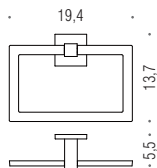

B3791

B3707
B3706

BASICO

Design: Colombo Design

B3701
Porta sapone
Soap dish holder

B3781
Porta sapone inamovibile
Irremovable soap dish holder

B3702
Porta bicchiere
Glass holder

B9337
Spandisapone (L 0,28)
Soap dispenser