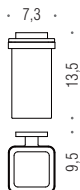

B3791

B3707
B3706

BASICO

Design: Colombo Design

B3701
Porta sapone
Soap dish holder

B3781
Porta sapone inamovibile
Irremovable soap dish holder

B3702
Porta bicchiere
Glass holder

B9337
Spandisapone (L 0,28)
Soap dispenser

B3731
Porta salvietta ad anello
Ring towel holder

B3712
Porta salvietta doppio a snodo
Double bar towel holder

LC97
Appenditutto
Hook

B3709
Porta salvietta
Towel holder

B3710
Porta salvietta
Towel holder

B3711
Porta salvietta
Towel holder