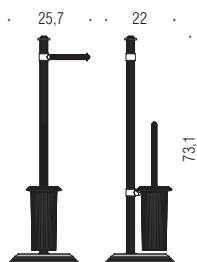

B3307
Porta scopino
Hanging brush holder

HERMITAGE

Classic Line

B3340
Porta sapone d'appoggio
Standing soap dish holder

B3341
Porta bicchiere d'appoggio
Standing glass holder

B9336
Spandisapone (L.0,30) d'appoggio
Standing soap dispenser

B3306
Porta scopino d'appoggio
Standing brush holder

Materiale
Material

Ottone / Cromall®
Brass / Cromall®

Finiture
Finishes

Complemento
Complement

 **Vetro acidato naturale**
Natural acid glass

Accessori d'appoggio
Free-standing accessories

BASE
Ø 22,0

B3318

Piantana con porta rotolo e porta scopino

Standing column with paper holder and brush holder

BASE
Ø 22,0

B3338

Piantana con due porta salvietta

Standing column with two towel holders