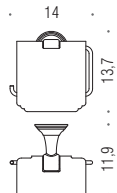

B3376
Maniglione da vasca
Bath grab-bar

B3387
Rack porta salvietta
Rack towel holder

B3308
Porta rotolo
Paper holder

Reversibile
Reversible

B3390
Porta rotolo
Paper holder

B3391
Porta rotolo coperto
Paper holder with cover

B3307
Porta scopino
Hanging brush holder

HERMITAGE

Classic Line

B3340
Porta sapone d'appoggio
Standing soap dish holder

B3341
Porta bicchiere d'appoggio
Standing glass holder

B9336
Spandisapone (L.0,30) d'appoggio
Standing soap dispenser